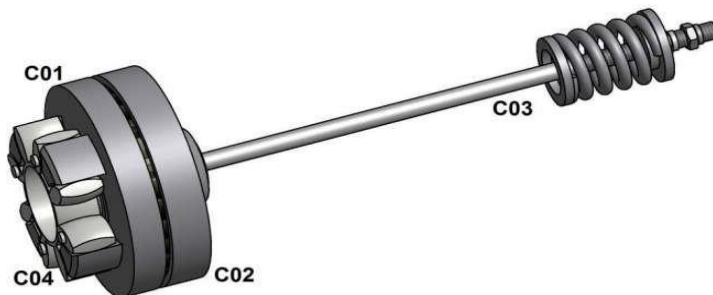

REMA SR 11/..

Part number	Discription	Rema article number
A01	REMA SR 01/.. HOUSING	
A02	REMA SR 01/.. GEAR COVER COMPLETE	
A0201	REMA SR 01/.. GASKET SET	4512176
A0101		
A0002	REMA SR 01/.. DOWN PRESSURE PART 11,3MM	4512163
A03	REMA SR 01/.. CHAIN GUIDE 11,3 MM COMPLETE EXCL. LIMIT SWITCH	4512161
A03	REMA SR 01/.. CHAIN GUIDE 11,3 MM COMPLETE INCL. LIMIT SWITCH	4512162
A06	REMA SR 01/.. BOLT SET (Ø25 mm x 115mm x 97 mm)	4512909
A07 + A0701	REMA SR 010/52 COVER ELECTRIC CONTROL COMPLETE	4512155
A07 + A0701	REMA SR 111/52 111/54 COVER ELECTRIC CONTROL COMPLETE	4512153
A08 + A0801	REMA SR 01/.. COVER GEARSIDE COMPLETE	4512152

Part number	Discription	Rema article number
	REMA SR 11/.. BRAKE COMPLETE	4512211

Part number	Discription	Rema article number
C01	REMA SR 01/.. CLUTCH DRIVE DISC COMPLETE	4512320
C02	REMA SR 01/.. CLUTCH DISC COMPLETE	4512321
C02	REMA SR 01/.. CLUTCH DISC COMPLETE (FROM SERIAL 800000)	4512322
C03	REMA SR 01/.. ACCESSORY FOR CLUTCH	4512323
C04	REMA SR 01/.. GEAR RIM	4512224
C04	REMA SR 01/.. GEAR RIM (UNTIL SERIAL D20758)	4512227

Part number	Description	Rema article number
D0101	REMA SR 01../. SPROCKET WHEEL 11,3 MM COMPLETE	4512490
D0101	REMA SR 01../. SPROCKET WHEEL 11,3 MM COMPLETE (FROM SERIAL 800000)	4512492

Part number	Description	Rema article number
	REMA SR 01../. RAS LOADCHAIN 11,3 MM x 31 MM	0420010

LIFTKET					
Type	091/51	Fabrik-Nr./serial no.	0920144	Baujahr/fab. year	2016
Leistungs/lead factor	1	2	KLW 90L8-2	60 / 25% LB	240 S/n
Transact./S.N. (type)	1000	2000	100 90L8-2	200	REM/100
Wahl-/lead (in/min)	2,0/2,00	4,0/4,00	1,00/1,00	2000/1000	200/100
Wahl-/lead (mm)	0,4/27	0,8/54	0,4/27	0,4/27	0,4/27
REM/100 Motor/chain	200/1000	400/2000	1,00/1,00	2000/1000	200/100
Prof-Nr./cert no	NO F313-124119380-04.1				
			DGUV V 54 (DB)	Made in Germany	CE