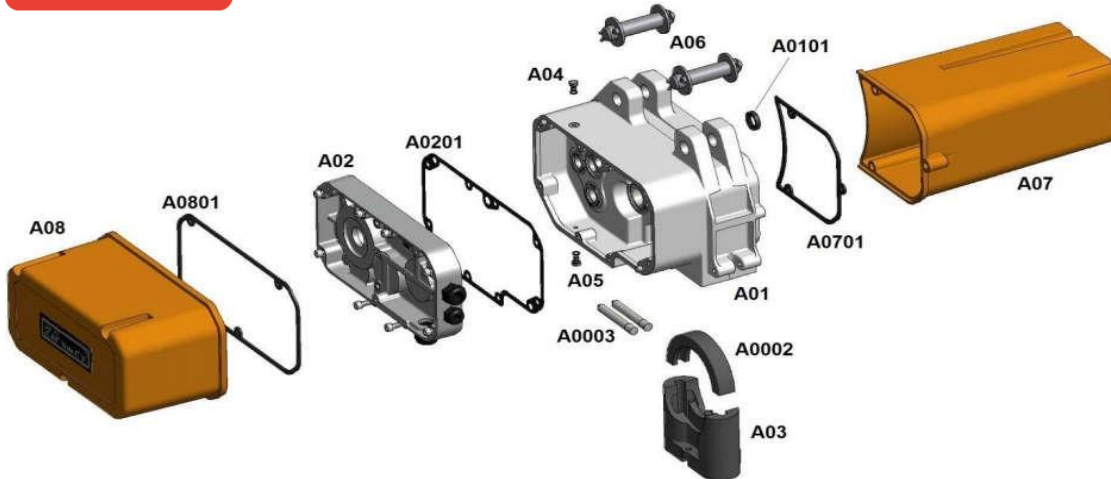

REMA SR 11/..

Part number	Discription	Rema article number
A01	REMA SR 01/.. HOUSING	
A02	REMA SR 01/.. GEAR COVER COMPLETE	
A0201	REMA SR 01/.. GASKET SET	4512176
A0101		
A0002	REMA SR 01/.. DOWN PRESSURE PART 11,3MM	4512163
A03	REMA SR 01/.. CHAIN GUIDE 11,3 MM COMPLETE EXCL. LIMIT SWITCH	4512161
A03	REMA SR 01/.. CHAIN GUIDE 11,3 MM COMPLETE INCL. LIMIT SWITCH	4512162
A06	REMA SR 01/.. BOLT SET (Ø25 mm x 115mm x 97 mm)	4512909
A07 + A0701	REMA SR 010/52 COVER ELECTRIC CONTROL COMPLETE	4512155
A07 + A0701	REMA SR 111/52 111/54 COVER ELECTRIC CONTROL COMPLETE	4512153
A08 + A0801	REMA SR 01/.. COVER GEARSIDE COMPLETE	4512152

Part number	Discription	Rema article number
	REMA SR 11/.. BRAKE COMPLETE	4512211

Part number	Discription	Rema article number
C01	REMA SR 01/.. CLUTCH DRIVE DISC COMPLETE	4512320
C02	REMA SR 01/.. CLUTCH DISC COMPLETE	4512321
C02	REMA SR 01/.. CLUTCH DISC COMPLETE (FROM SERIAL 800000)	4512322
C03	REMA SR 01/.. ACCESSORY FOR CLUTCH	4512323
C04	REMA SR 01/.. GEAR RIM	4512224
C04	REMA SR 01/.. GEAR RIM (UNTIL SERIAL D20758)	4512227

Part number	Description	Rema article number
D0101	REMA SR 01../. SPROCKET WHEEL 11,3 MM COMPLETE	4512490
D0101	REMA SR 01../. SPROCKET WHEEL 11,3 MM COMPLETE (FROM SERIAL 800000)	4512492

Part number	Description	Rema article number
	REMA SR 01../. RAS LOADCHAIN 11,3 MM x 31 MM	0420010

LIFTKET					
Type	091/51	Fabrik-Nr./serial no.	0920144	Baujahr/fab. year	2016
Leistungs/lead factor	1	2	KLW 90L8-2	60 / 25% LB	240 S/n
Transact./S.N. (type)	1000	2000	100 90L8-2	200	REM/100
Wahl-/lead (in/min)	2,0/2,00	4,0/4,00	1,00/1,00	2000/1000	200/100
Wahl-/lead (mm)	0,4/27	0,8/54	0,4/27	0,4/27	0,4/27
REM/100 Motor/chain	200/1000	400/2000	1,00/1,00	2000/1000	200/100
Prof-Nr./cert no	NO F313-124119380-04.1				
			DGUV V 54 (DB)	Made in Germany	CE