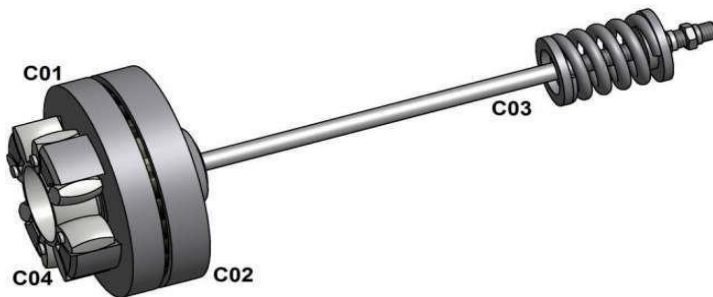

Part number	Discription	Rema article number
C01	REMA SR 07./.. CLUTCH DRIVE DISC COMPLETE	4512307
C02	REMA SR 07./.. CLUTCH DISC COMPLETE	4512313
C03	REMA SR 07./.. ACCESSORY FOR CLUTCH	4512309
C04	REMA SR 07./.. GEAR RIM	4512229