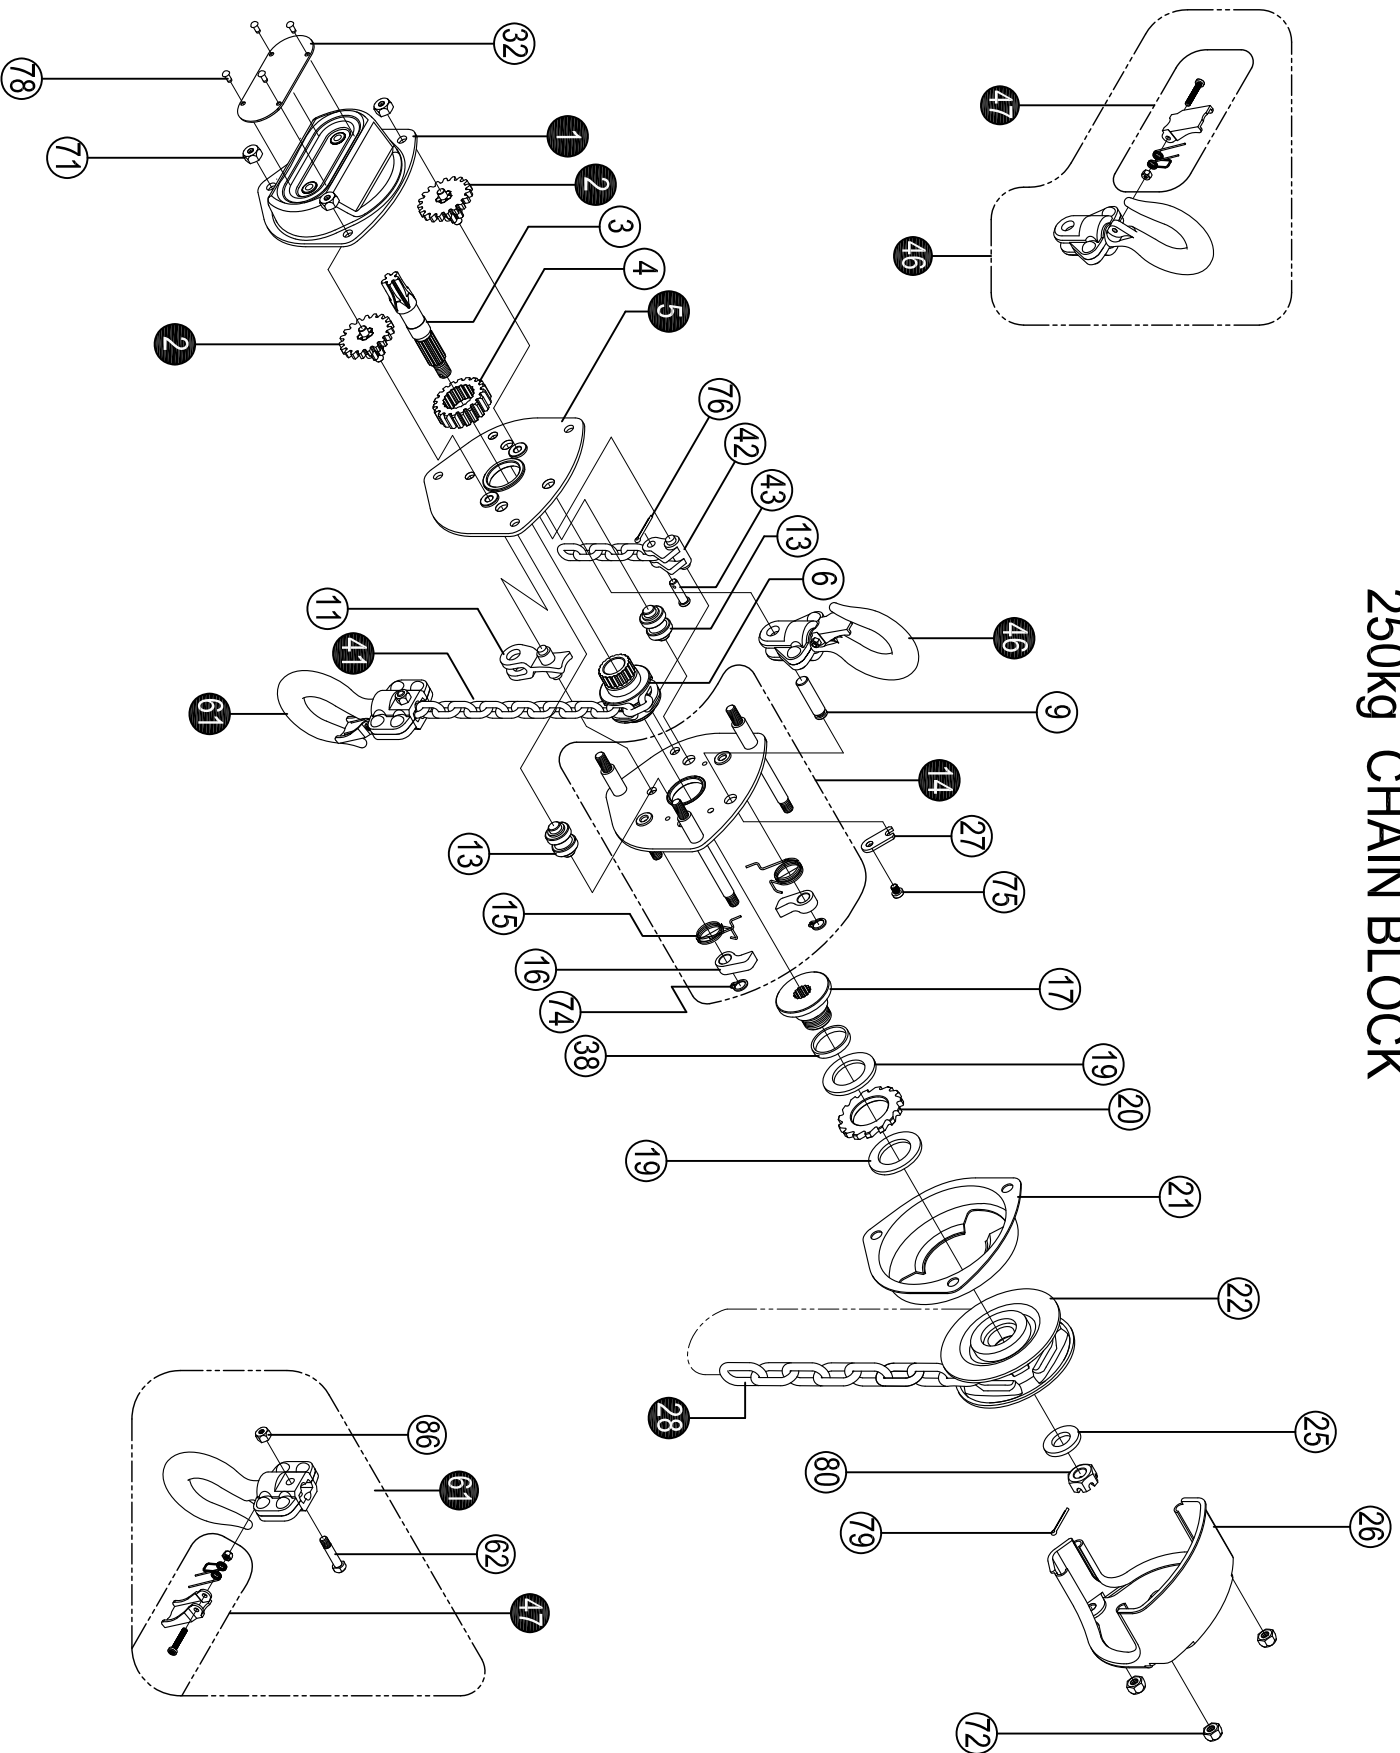

250kg CHAIN BLOCK

HOISTING & LIFTING

Work made easy.

Prod.ID	Description	Pos
4362101	CH/S200-050-1 Gear cover assy	1
4362102	CH/S200-050-2 Disc gear assy	2
4362103	CH/S200-050-3 Drive shaft	3
4362104	CH/S200-050-4 Splined gear	4
4362105	CH/S200-050-5 Right side plate assy	5
4362106	CH/S200-050-6 Load chain sprocket	6
4362109	CH/S200-050-9 Top hook shaft	9
4362111	CH/S200-050-11 Chain stripper	11
4362113	CH/S200-050-13 Guide roller	13
4362114	CH/S200-050-14 Left side plate assy	14
4362115	CH/S200-050-15 Pawl spring	15
4362116	CH/S200-050-16 Pawl	16
4362117	CH/S200-050-17 Brake seat	17
4362119	CH/S200-050-19 Friction plates (Pair)	19
4362121	CH/S200-050-21 Brake cover	21
4362122	CH/S200-050-22 Hand chain wheel	22
4362125	CH/S200-050-25 Washer	25
4362126	CH/S200-050-26 Hand chain cover	26
4362127	CH/S200-050-27 Positioned Plate	27
4362133	X-CH-050-32 Nameplate	32
4362142	CH/S200-050-42 End anchor	42
4362143	CH/S200-050-43 End anchor Pin	43
4362146	CH/S200-050-46 Top hook assy	46
4362147	CH/S200-050-47 Safety latch assy	47
4362161	CH/S200-050-61 Bottom hook assy	61
4362162	CH/S200-050-62 Bottom Hook pin assy	62
4362171	CH/S200-050-71 Metal lock nut M8	71
4362172	CH/S200-050-72 Metal lock nut M8	72
4362173	CH/S200-050-73 Circlip 22	73
4362174	CH/S200-050-74 Circlip 10	74
4362175	CH/S200-050-75 Cross head screw M4×6	75
4362176	CH/S200-050-76 Split Pin 2×16	76
4362178	CH/S200-050-78 Nameplate 2.5×6	78
4362179	CH/S200-050-79 Split pin 2.5×25	79
4362180	CH/S200-050-80 Hexagon recess nut M8	80