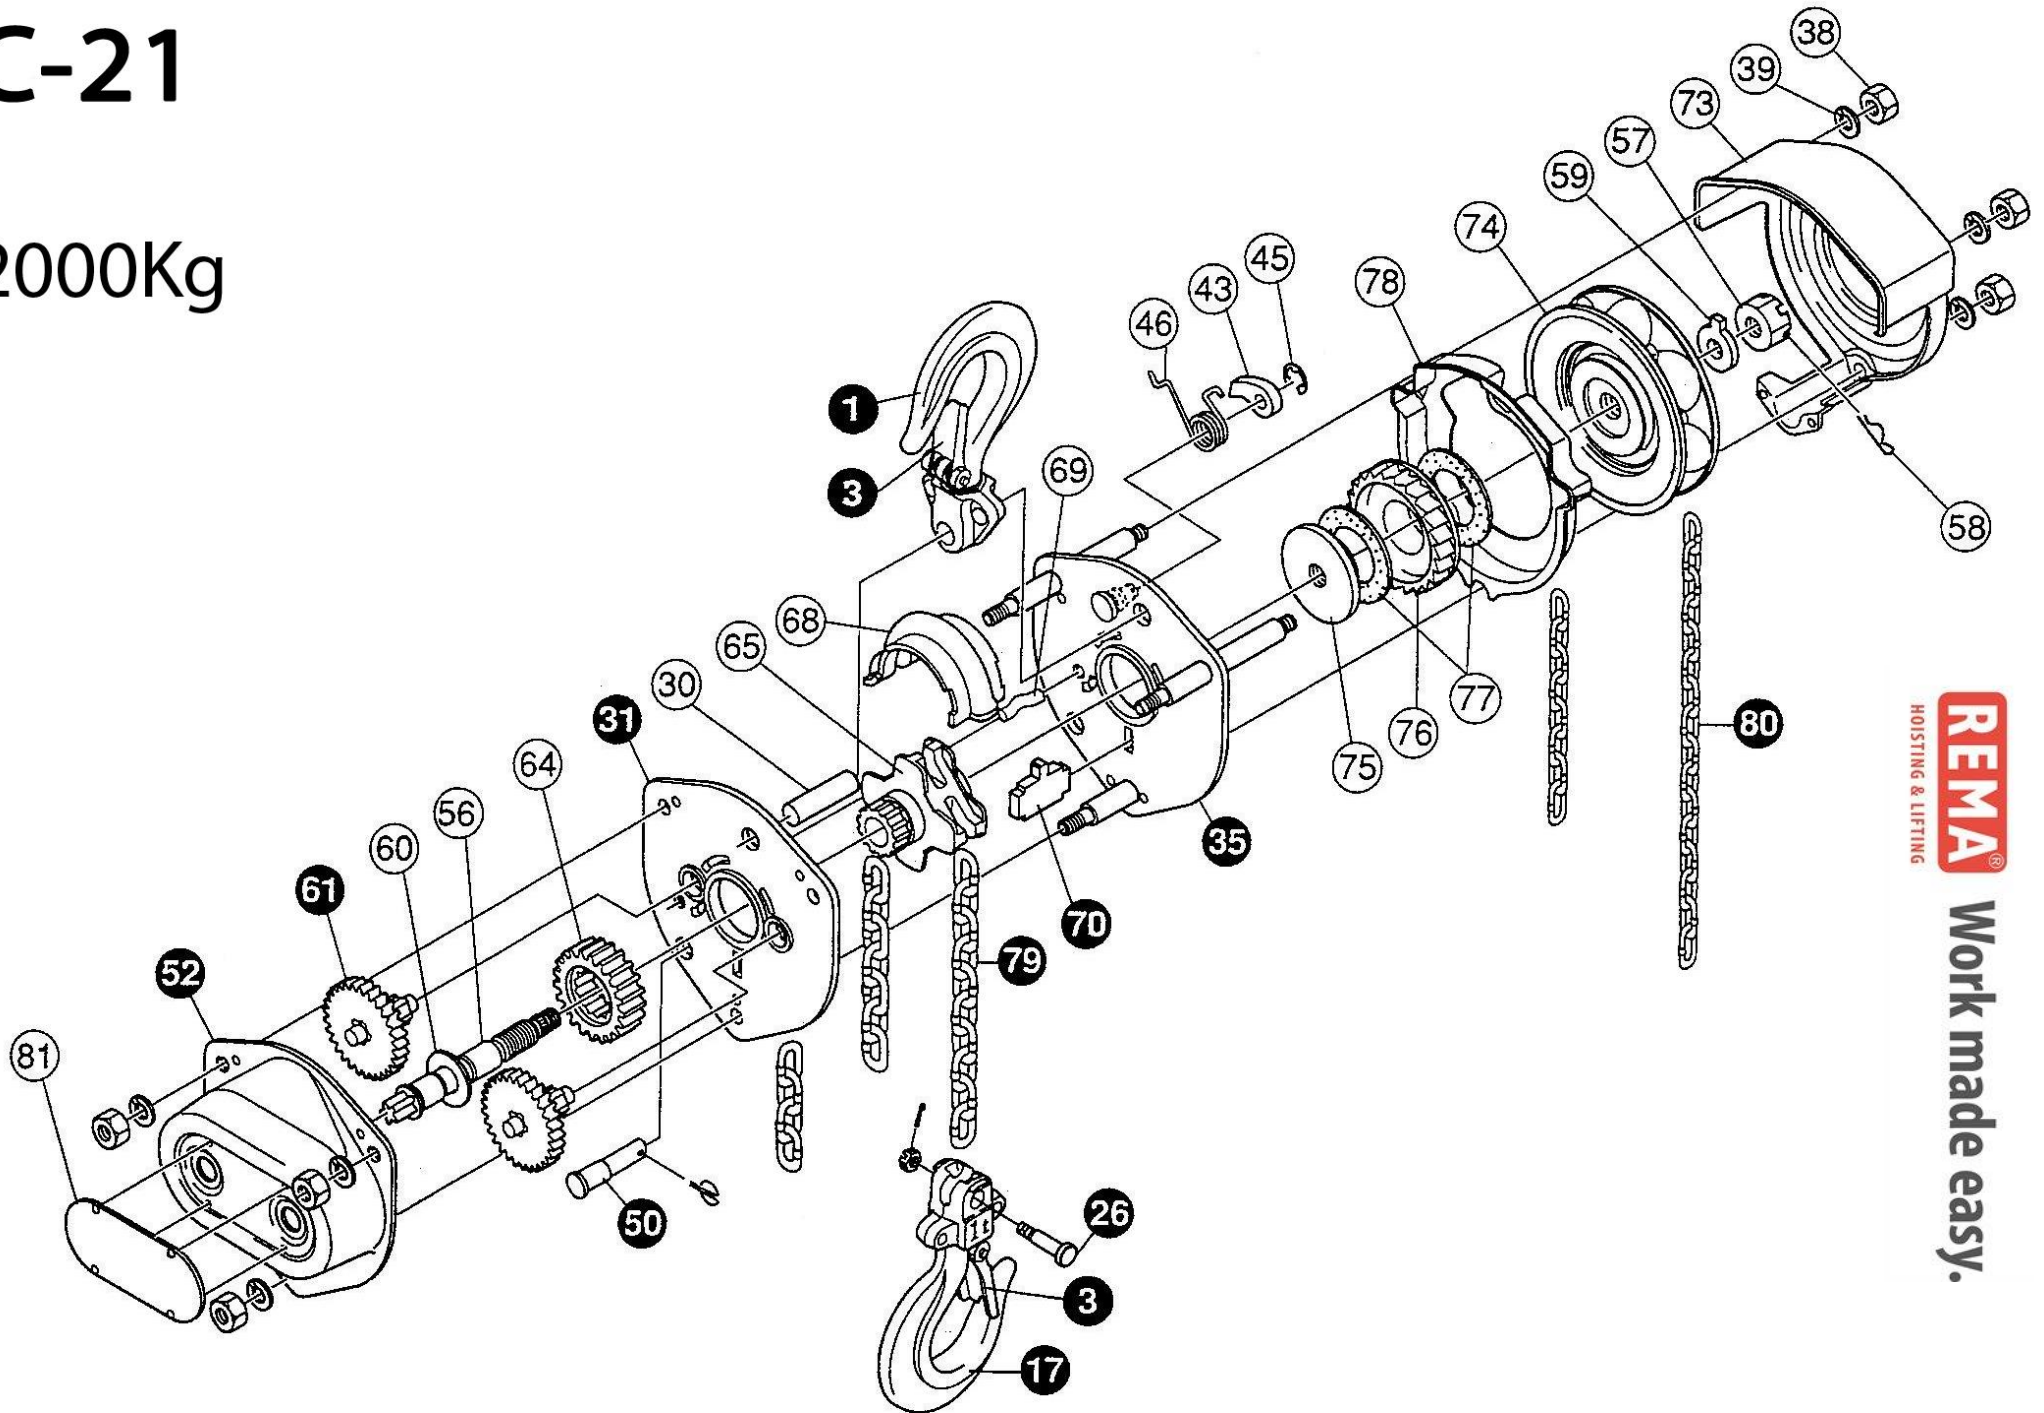

C-21

2000Kg

REMA
HOISTING & LIFTING

Work made easy.

#	PARTS NAME	PARTNUMBER	NOTES
1	TOPHOOK	4331301	
3	SATETY LATCH	4331303	
17	BOTTOMHOOK	4331317	
26	CHAIN BOLT	4331326	
30	TOP HOOK PIN	4331330	
31	GEAR SIDE PLATE	4331331	
35	WHEEL SIDE PLATE	4331335	
38	HEX NUT	4331338	
39	SPRING WASHER	4331339	
43	PAWL	4331343	
45	E-RING	4331345	
46	PAWL SPRING (SET)	4331346	
50	CHAIN STOP	4331350	
52	GEAR CASE	4331352	
56+60	PINION SHAFT	4331356	
57	CASTLE NUT	4331357	
58	R PIN	4331358	
59	CHECK WASSER	4331359	
61	GEAR SET	4331361	
64	LOAD GEAR	4331364	
65	LOAD SHEAVE	4331365	
68	CHAIN GUIDE	4331368	
69	CHAIN GUIDE PIN	4331369	
70	CHAIN STRIPPER	4331370	
73	HAND WHEEL COVER	4331373	
74	HAND WHEEL	4331374	
75	DISC HUB	4331375	
76	RATCHET WHEEL	4331376	
77	FRICITION DISC	4331377	
78	BRAKE COVER	4331378	
81	NAME PLATE	4331381	