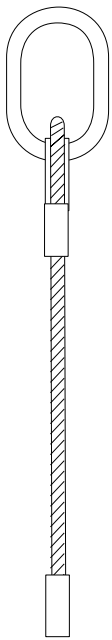

Wire rope slings 1-leg with chain components

System T galvanized steel wire rope with top link and end fittings.

Standard delivery

- Working length 1 meter

Option

- Longer lengths.
- Higher capacities.

Norm:

- EN13414-1A-2-3, EN12385, EN13411 1->7, EN1677