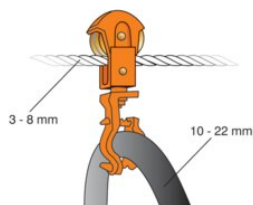

## Round cable carriage for steel wire rope

### Product information

The REMA RKL round cable trolleys are suitable for guiding round cables for the energy supply over a wire rope.

Features:

- Easy and quick to install

... [Read more](#)

**Marking:** CE-marked

## Round cable carriage for steel wire rope

---

### Technical data

Part code	Code	Model	Rope Ø mm	For cable mm	Weight kg
4023001	8717365019029	RKW 3-8	3-8	12-20	0.1