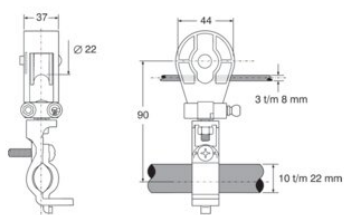

### Product information

The REMA RKL round cable trolleys are suitable for guiding round cables for the energy supply over a wire rope.

Features:

- Easy and quick to install

... [Read more](#)

**Marking:** CE-marked

### Technical data

Part code	Code	Model	Rope Ø mm	For cable mm	Weight kg
4023001	8717365019029	RKW 3-8	3-8	12-20	0.1