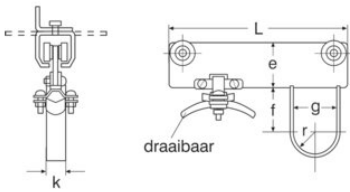

Round cable drag carriage

Product information

These carrier trolleys are the perfect addition to the C-profile guide rails when setting up a power supply for crane systems.

[... Read more](#)

Round cable drag carriage

Technical data

Part code	Code	Model	Profile type	For cable mm	E mm	F mm	G mm	K mm	L mm	R mm	Weight kg
4021001	8717365018817	135M-8/15	100	8-15	40	70	40	15	165	20	0.48
4021003	8717365018824	135M-16/24	100	16-24	40	70	40	15	165	20	0.51
4021011	8717365018831	335M-8/15	300	8-15	60	70	40	15	225	20	1
4021013	8717365018848	335M-16/24	300	16-24	60	70	40	15	225	20	1.05
4021021	8717365018879	435M-8/15	400	8-15	70	70	40	15	260	20	1.33
4021023	8717365020445	435M-16/24	400	16-24	70	70	40	15	260	20	1.38