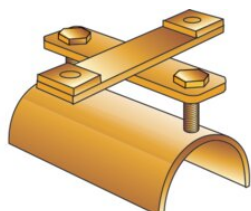

## Flat cable clamps

### Product information

Flat cable end clamp from Rema. For setting up a power supply for crane systems. Suitable addition to the C-profile guide rails and flat cable trolleys.

... [Read more](#)