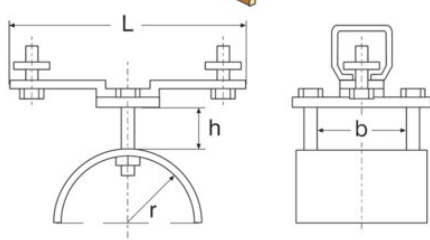

## Flat cable clamps

### Product information

Flat cable end clamp from Rema. For setting up a power supply for crane systems. Suitable addition to the C-profile guide rails and flat cable trolleys.

... [Read more](#)

### Technical data

Part code	Code	Model	For cable mm	B mm	H mm	L mm	R mm	Weight kg
4013001	8717365018268	137E	55 X 20	55	20	107	25	0.3
4013003	8717365018275	337E1	60 X 40	60	40	150	45	0.7
4013005	8717365018299	437E1	80 X 40	80	40	150	45	0.7
4013004	8717365018282	337E2	100 X 40	100	40	150	45	0.8
4013006	8717365018305	437E2	100 X 40	100	40	150	45	0.8