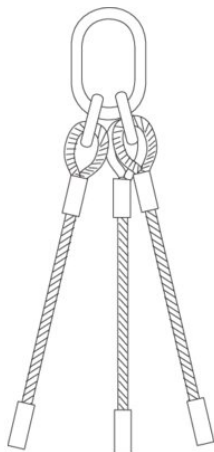

Wire rope slings 3-leg with chain components

Product information

REMA[®]

System T galvanized steel wire rope with top link and end fittings.

Standard delivery

- Working length 1 meter

Option

- Longer lengths.
- Higher capacities.