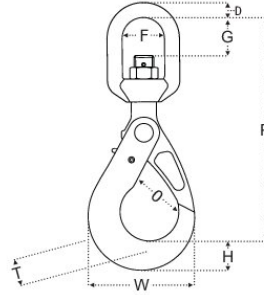

RSBS swivel self locking hook (Grade 10)

Product information

[... Read more](#)

Marking: According to standard, CE-marked

Standard: EN 1677-3

Note: With bearing, rotatable under load.

Safety factor: 4

Grade: 10

RSBS swivel self locking hook (Grade 10)

Blueprint

Technical data

Part code	GTIN No.	WLL ton	Size	Model	P mm	D mm	F mm	G mm	T mm	H mm	O mm	W mm	Weight kg
2646106	8717365162091	1.4	6	RSBS-6MM	195	14	37	32	16	21.6	26.8	72.2	0.7
2646108	8717365156328	2.5	8	RSBS-8MM	202	15	41	39	20	26.6	35.5	89.3	1.2
2646110	8717365156335	4	10	RSBS-10MM	244	17.5	48	48	26	27.5	44.1	106.9	2.2
2646113	8717365156342	6.7	13	RSBS-13MM	292	19	55	57	32.5	40	50.5	137.5	4.4
2646116	8717365156397	10	16	RSBS-16MM	346	26	62	62	38	50	59.6	169	7.5