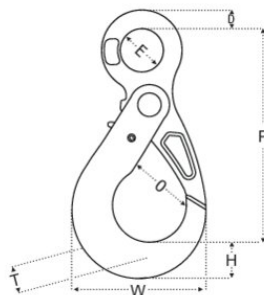

## RES eye self locking hook (Grade 10)

---

### Product information

**REMA**<sup>®</sup>[... Read more](#)

---

**Marking:** According to standard, CE-marked  
**Standard:** EN 1677-3

**Safety factor:** 4  
**Grade:** 10

## RES eye self locking hook (Grade 10)

### Technical data

Part code	GTIN No.	WLL ton	Size	Model	P mm	D mm	E mm	T mm	H mm	O mm	W mm	Weight kg
2645006	8717365116568	1.4	6	RES-6MM	107.6	11.3	20.8	15.1	22.3	28	72	0.5
2645008	8717365116575	2.5	8	RES-8MM	135.4	12.1	27.2	20.2	25.7	35.5	89.5	0.8
2645010	8717365116582	4	10	RES-10MM	165	15.6	33.8	26.4	30	45	107.2	1.4
2645013	8717365116599	6.7	13	RES-13MM	202	20.5	40	32.2	41.8	51	138.8	2.9
2645016	8717365116605	10	16	RES-16MM	250	27.3	49.6	38.3	50	60	170	5.6